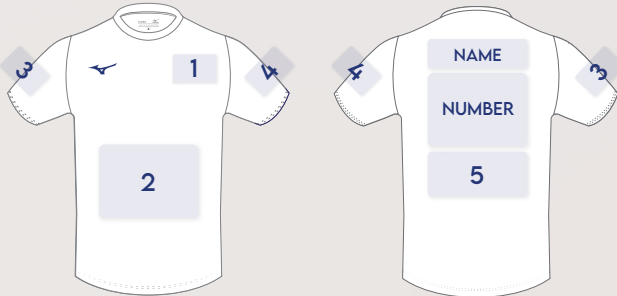

SPONSORS'S POSITION

Make your uniform unique by adding logos. The maximum number is 5, including your crest. The positioning and sizes are fixed.