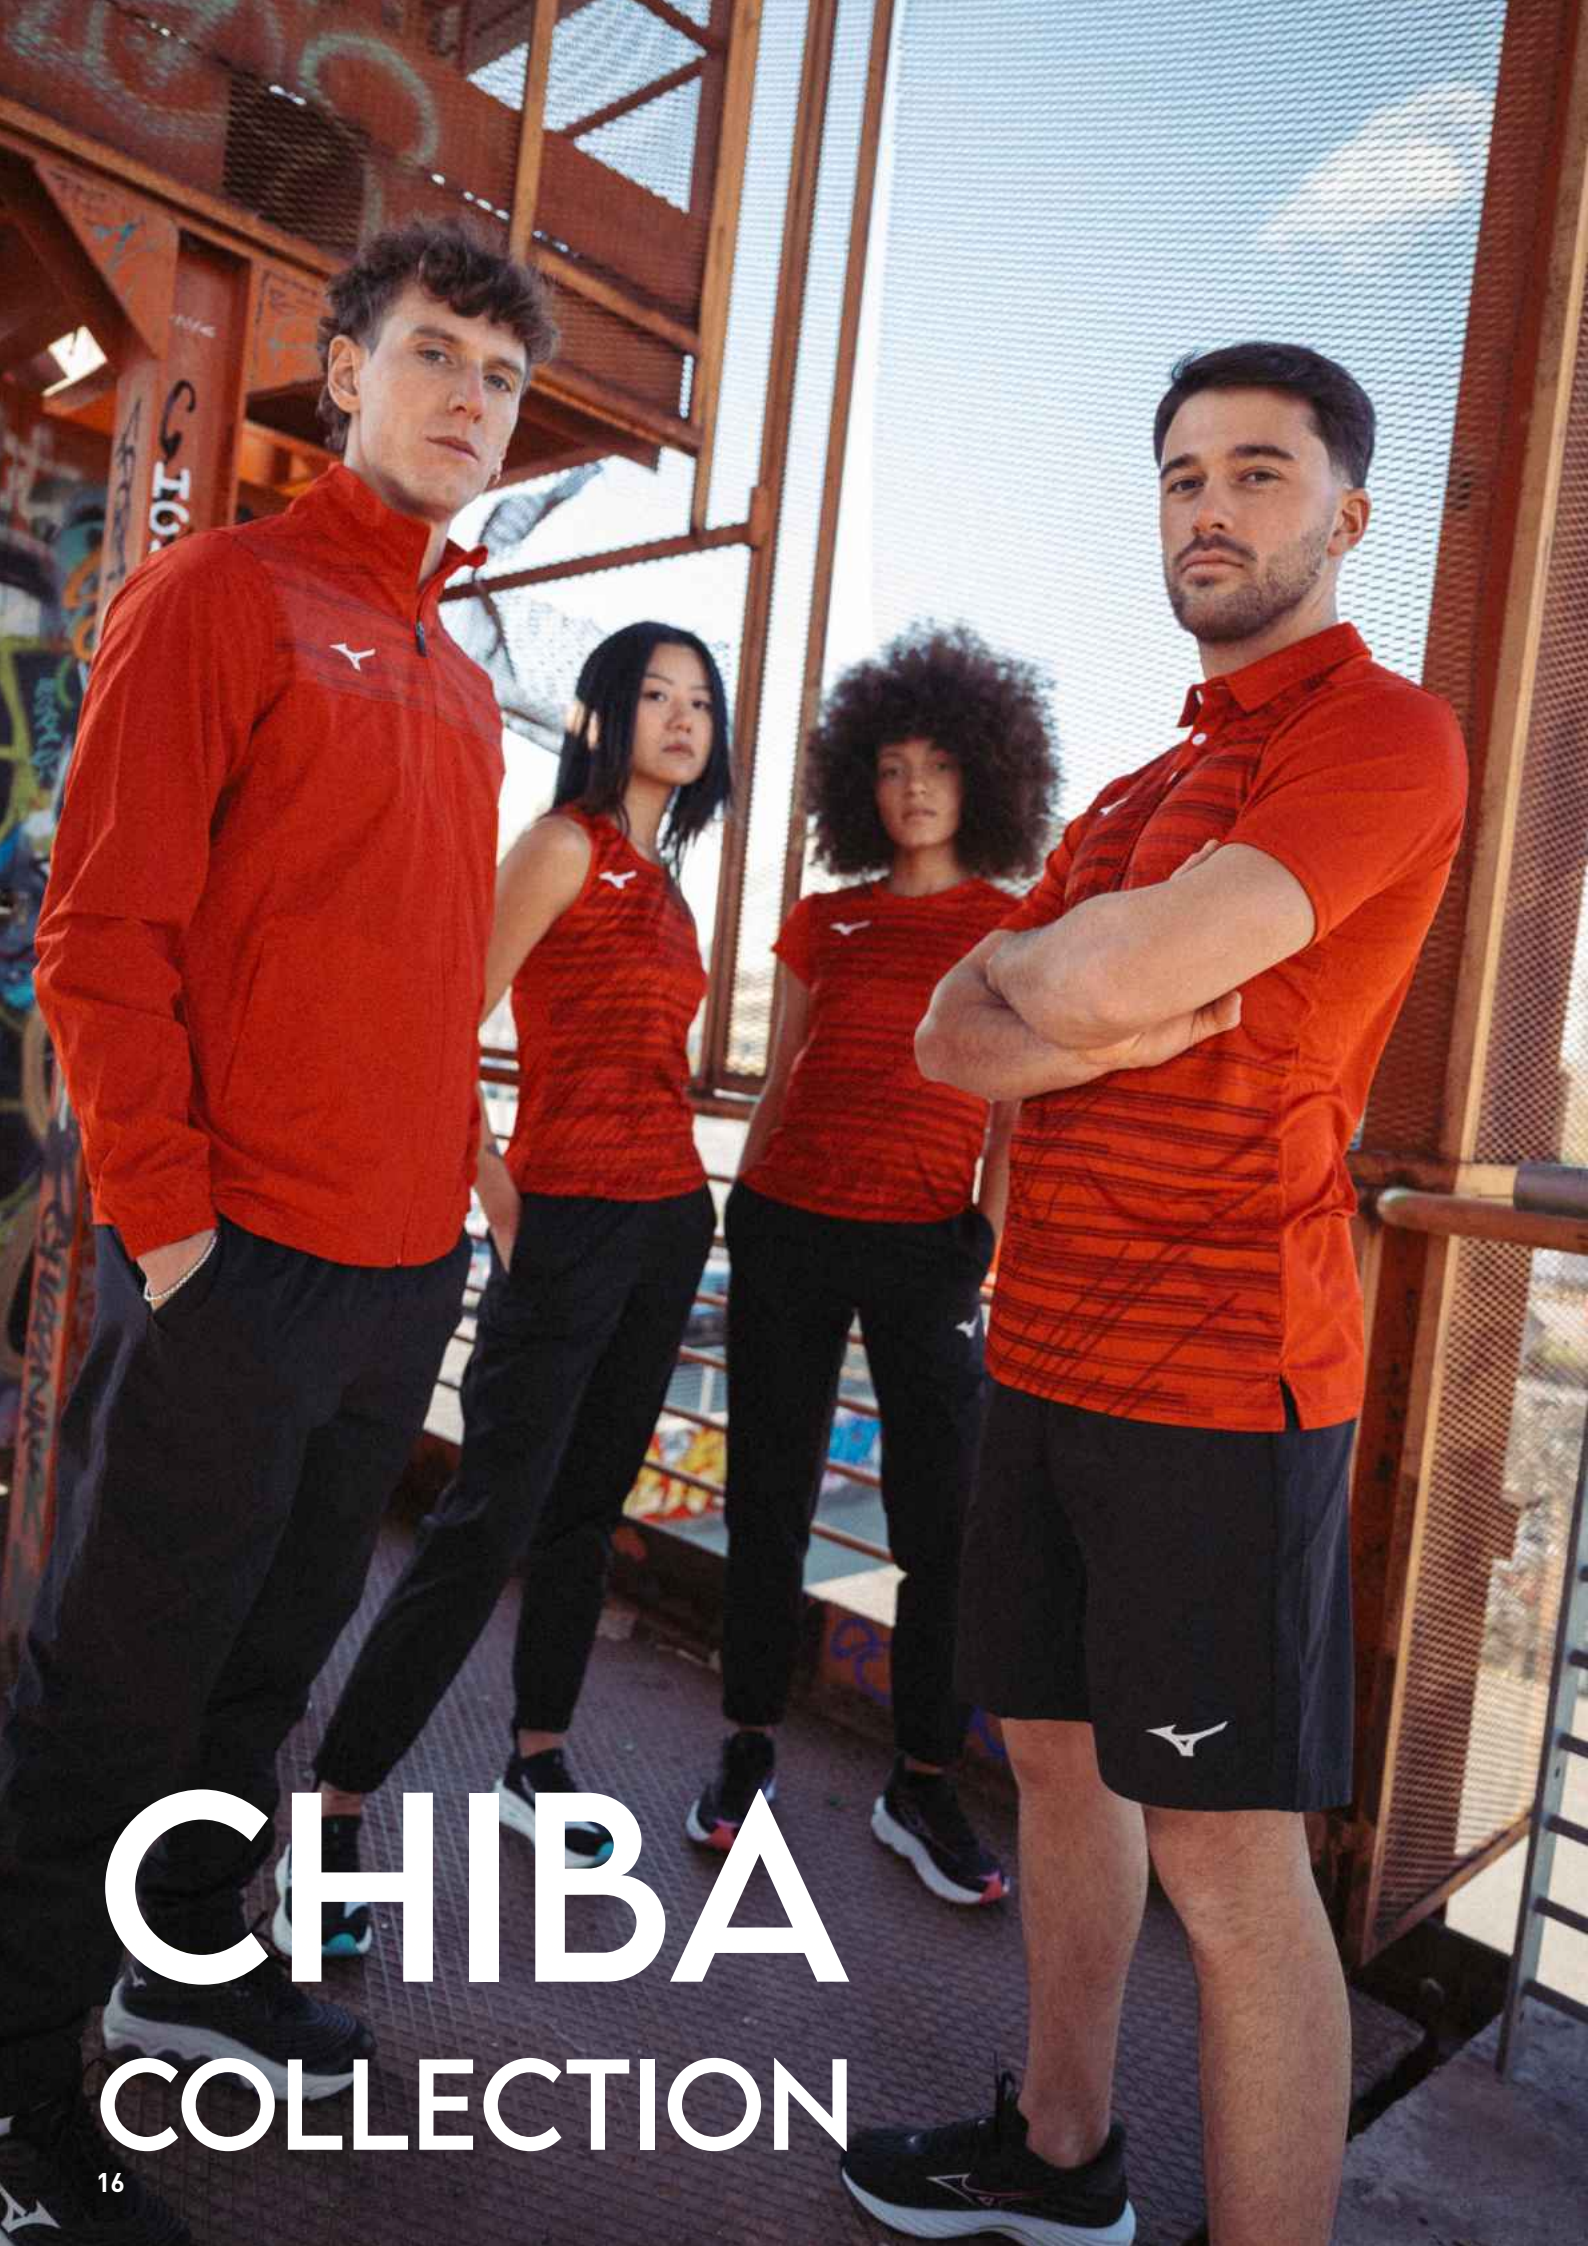

CHIBA COLLECTION