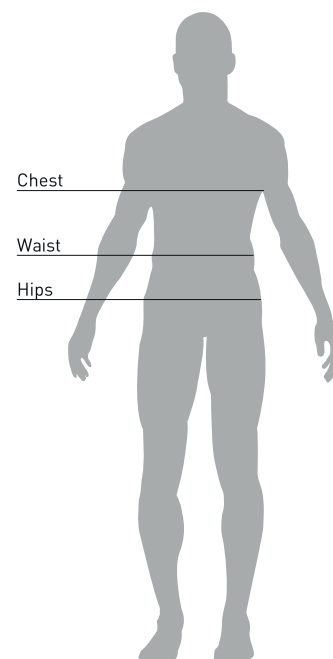

SIZE GUIDE

MIZUNO MAN		CHEST	WAIST	HIPS		
XXS		81-85	67-71	81-85		
XS		86-90	72-76	86-90		
S		91-95	77-81	91-95		
M		96-100	82-86	96-100		
L		101-106	87-92	101-106		
XL		107-112	93-98	107-112		
XXL		113-118	99-104	113-118		
3XL		119-124	105-110	119-124		
4XL		125-130	111-116	125-130		
MIZUNO WOMEN		CHEST	WAIST	HIPS		
XS		80-84	61-65	86-90		
S		85-89	66-70	91-95		
M		90-94	71-75	96-100		
L		95-100	76-81	101-106		
XL		101-106	82-87	107-112		
XXL		107-112	88-93	113-118		
3XL		113-118	94-99	119-124		
MIZUNO JUNIOR		CHEST	WAIST	HIPS		
116		58-61	55-56	62-64		
128		62-64	57-58	65-69		
140		65-71	59-64	70-77		
152		72-79	65-68	78-83		
164		80-86	69-72	84-89		
SOCKS	XS	S	M	L	XL	XXL
EU	32-34	35-37	38-40	41-43	44-46	47-49
UK	1-2.5	3-4.5	5-6.5	7-8.5	9-11	12-14
FOOTBALL SOCKS	XS	S	M	L	XL	XXL
EU		30-34	35-39	40-46	47-50	
UK		11.5-2	3-6	7-11	12-14.5	

Please note that the fit of online and sublimated products differs slightly. This depends on the fit related to the different sports disciplines.

Mizuno advises customers to try on sizes before ordering.

The measurements shown in the table are expressed in centimeters and indicate a range of average measurements between the minimum and maximum for the corresponding size.

PRICES SHOWN ARE PUBLIC PRICE LIST INCLUDING VAT.